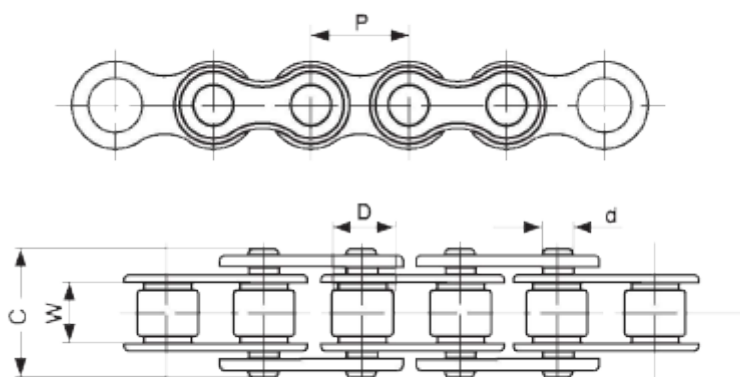

Data Sheet

Article number: 61002100060

Description: KLEEchain ANSI 50 - 5/8" simplex
10A-1 in meters

Measures

Breaking power	= 22200
C	= 20,70
Chain size	= 5/8"
d	= 5,08
D	= 10,16
Description	= 50
P	= 15,875
W	= 9,40